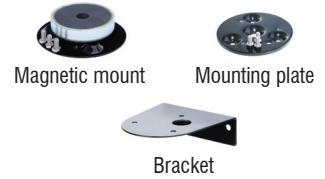

Auer Signal

Modular Beacons M 160 mm ø

cULus Type 4/4X/13 CE

| Type | Description | Specifications | Catalog Number | Price | Catalog Number | Price |
|--|--|--|--|----------------------------|--|--|
| | Replace  with lens color | | Horizontal Base Mounting  | | Pole Base Mounting  M20 1/2" NPT | |
|  MLL (Shown with bracket) | MLL Steady Beacon  (Halogen bulb included) | 24 V AC/DC 110/120 V AC 230/240 V AC | 819 102 405 819 102 310 819 102 313 | 297.80 |  819 310 405 819 310 310 819 310 313 <i>(No Clear 230V)</i> | 360.84 |
| | MBL Flashing Beacon  (Halogen bulb included) | 24 V AC/DC 110/120 V AC 230/240 V AC | 839 100 405 839 100 310 839 100 313 <i>(Amber or red only)</i> | 386.48 |  839 310 405 839 310 310 839 310 313 <i>(No Red 120V)</i> | 449.52 |
| | MFL Strobe Beacon (Xenon tube included) | 24 V AC/DC 110/120 V AC 230/240 V AC | 849 100 405 849 100 310 849 100 313 <i>(Amber, Red, Blue, Yellow only)</i> | 591.48 |  849 310 405 849 310 310 849 310 313 <i>(No Amber, Red 120V, No Clear 24V)</i> | 654.52 |
| | MRL Rotating Mirror Beacon  Halogen bulb included Not available in Clear, Green or Blue | 24 V AC/DC 110/120 V AC 230/240 V AC | 419 100 405 419 100 310 419 100 313 | 378.19 424.99 424.99 | 419 300 405 419 300 310 419 300 313 | 419 310 405 419 310 310 419 310 313 |
| | | | Catalog Number | Price | | |
| | Bracket | | 819 200 900 | 37.11 | | |
| | Mounting plate for UL type 4, 4X, 13 | | 819 202 900 | 20.63 | | |
| | Magnetic mount | | 819 203 900 | 108.85 | | |

Pole Mounts also available for 120mm beacons. See next page.

-  To complete the catalog no., replace the  with one of the following numbers for desired lens color: **1** = Amber, **2** = Red, **4** = Clear, **5** = Blue, **6** = Green, **7** = Yellow.
-  Halogen bulb included. For replacement bulbs see page J39.