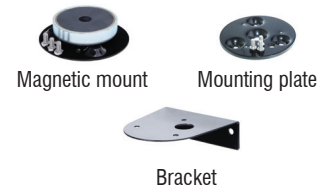

Pole Mounts also available for 120mm beacons. See next page.

-  To complete the catalog no., replace the  with one of the following numbers for desired lens color: **1** = Amber, **2** = Red, **4** = Clear, **5** = Blue, **6** = Green, **7** = Yellow.
-  Halogen bulb included. For replacement bulbs see page J39.

Auer Signal

Modular Beacons M 90 mm ø

cUL^{us} Type 4/4X/13 CE

| Type | Description | Specifications | Catalog Number | Price | Catalog Number | | Price |
|---|--|--|---|----------------------------|---|--|----------------------------|
| | Replace ☉ with lens color | | Horizontal Base Mounting ① | | Pole Base Mounting ① M20 1/2" NPT | | |
|  | MLS Steady Beacon ② (Halogen bulb included) | 24 V AC/DC 110/120 V AC 230/240 V AC | 817 102 405 817 102 310 817 102 313 | 153.75 |  | 817 31☉ 405 817 31☉ 310 817 31☉ 313 (No Blue 120V) | 173.12 |
| | MBS Flashing Beacon ② (Halogen bulb included) | 24 V AC/DC 110/120 V AC 230/240 V AC | 837 102 405 837 102 310 837 102 313 | 216.10 |  | 837 31☉ 405 837 31☉ 310 837 31☉ 313 (No Red 24V, No Red, Blue, Yellow 120V) | 235.47 |
| | MFS Strobe Beacon (Xenon tube included) | 24 V AC/DC 110/120 V AC 230/240 V AC | 847 10☉ 405 847 10☉ 310 847 10☉ 313 | 360.15 |  | 847 31☉ 405 847 31☉ 310 847 31☉ 313 (No Amber Red 24V, No Amber 120V, No Blue 240V) | 379.53 |
| | MRS Rotating Mirror Beacon ② Halogen bulb included Not available in Clear, Green or Blue | 24 V AC/DC 110/120 V AC 230/240 V AC | 417 10☉ 405 417 10☉ 310 417 10☉ 313 | 281.20 316.93 316.93 | 417 30☉ 405 417 30☉ 310 417 30☉ 313 | 417 31☉ 405 417 31☉ 310 417 31☉ 313 | 300.57 336.30 336.30 |
| | | | Catalog Number | Price | | | |
| | Bracket | | 817 200 900 | 26.85 | | | |
| | Mounting plate for UL type 4, 4X, 13 | | 817 202 900 | 16.17 | | | |
| | Magnetic mount | | 817 203 900 | 80.97 | | | |