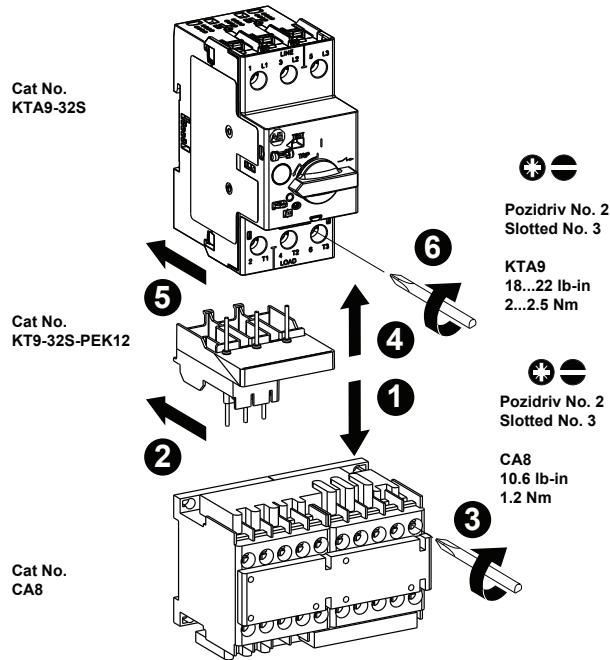

Non-Reversing Three Component Combination Starters CLE-CLUE-709...723

CLE-CLUE-709...723

KTA9-32S + KT9-32S-PEC23

KTA9-32S + KT9-32S-PEC23 + CAU7

KTA9-40H + KT9-40H-PEC23 + CAU7-9...23

F
ECombo Circuit Controllers

Non-Reversing Three Component Combination Starters CLE-CLUE-730...72

CLE-CLUE-730...737

KTA9-40H + KT9-40H-PEC37 + CAU7-30...37

KTA9-40H + KT9-40H-PEC37 + CAU7-30...37

F

Combo Circuit Controllers

Non-Reversing Three Component Combination Starters CLE-CLUE-809...812

CLE-CLUE-809...812

KTA9-32S + KT9-32S-PEK12 + CAU8

KTA9-32S + KT9-32S-PEK12 + CAU8...

F
ECombo Circuit Controllers