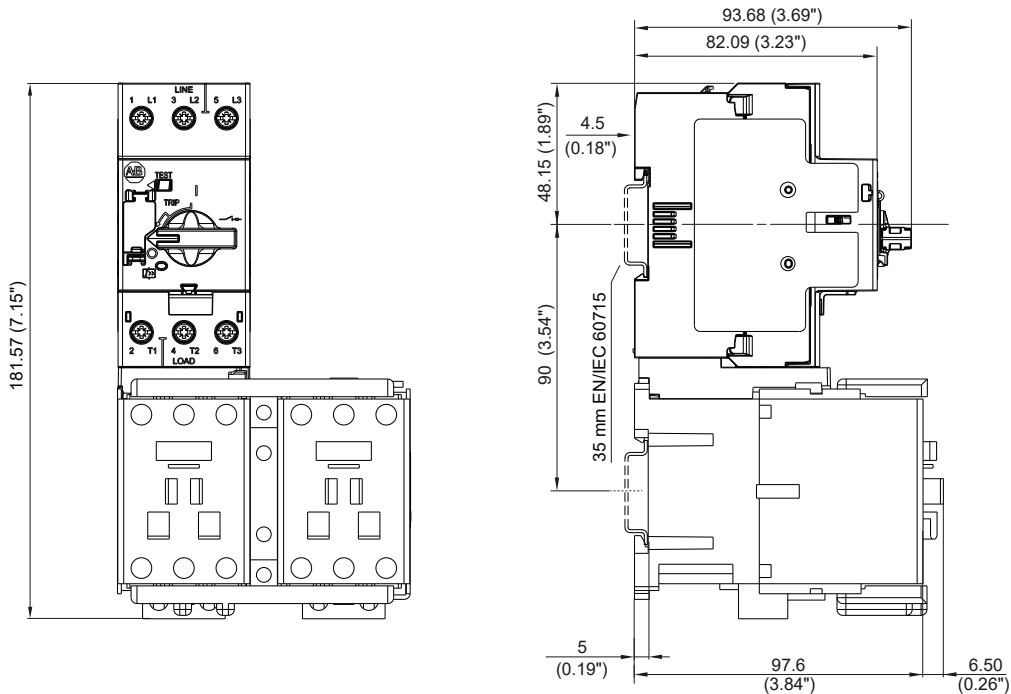

Non-Reversing Three Component Combination Starters CLE-CLUE-709...723

CLE-CLUE-709...723

KTA9-32S + KT9-32S-PEC23

KTA9-32S + KT9-32S-PEC23 + CAU7

KTA9-40H + KT9-40H-PEC23 + CAU7-9...23

F
ECombo Circuit Controllers

Non-Reversing Three Component Combination Starters CLE-CLUE-730...72

CLE-CLUE-730...737

KTA9-40H + KT9-40H-PEC37 + CAU7-30...37

KTA9-40H + KT9-40H-PEC37 + CAU7-30...37

F

Combo Circuit Controllers

Non-Reversing Three Component Combination Starters CLE-CLUE-809...812