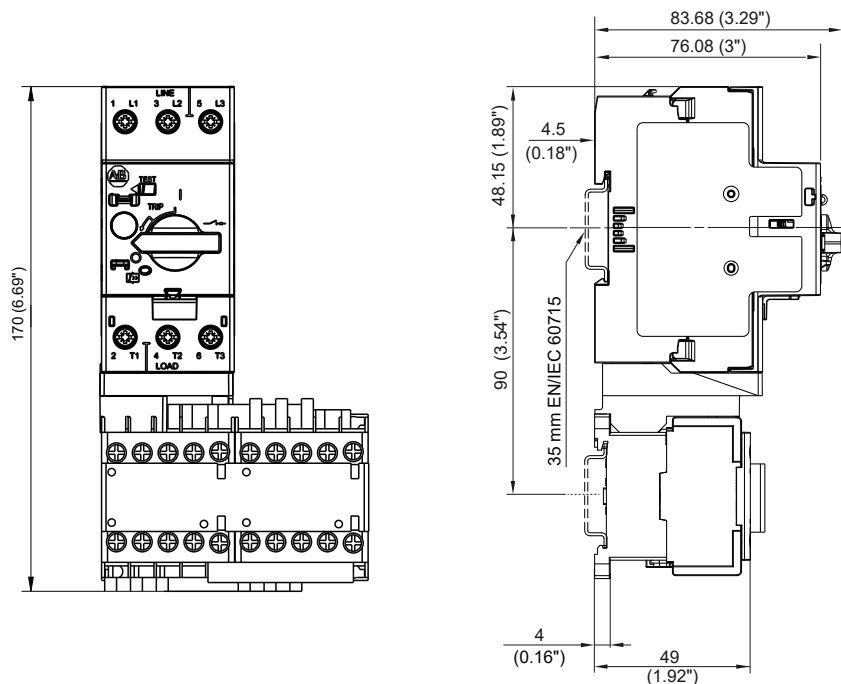

Non-Reversing Three Component Combination Starters CLE-CLUE-730...72

CLE-CLUE-730...737

KTA9-40H + KT9-40H-PEC37 + CAU7-30...37

KTA9-40H + KT9-40H-PEC37 + CAU7-30...37

F

Combo Circuit Controllers

Non-Reversing Three Component Combination Starters CLE-CLUE-809...812

CLE-CLUE-809...812

KTA9-32S + KT9-32S-PEK12 + CAU8

KTA9-32S + KT9-32S-PEK12 + CAU8...

F
ECombo Circuit Controllers