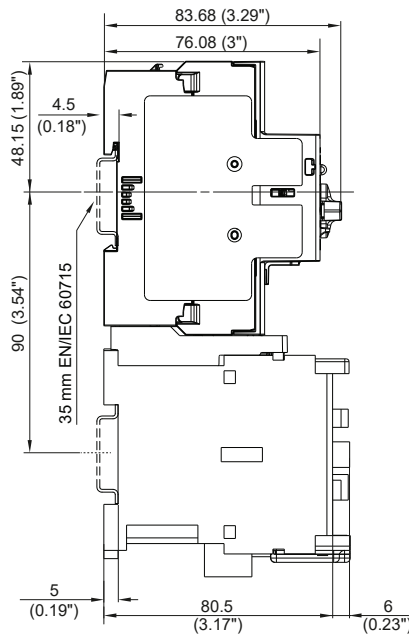

Non-Reversing Three Component Combination Starters CLE-CLUE-709...723

CLE-CLUE-709...723

KTA9-32S + KT9-32S-PEC23

KTA9-32S + KT9-32S-PEC23 + CAU7

KTA9-40H + KT9-40H-PEC23 + CAU7-9...23

F
ECombo Circuit Controllers

Non-Reversing Three Component Combination Starters CLE-CLUE-730...72

CLE-CLUE-730...737

KTA9-40H + KT9-40H-PEC37 + CAU7-30...37

KTA9-40H + KT9-40H-PEC37 + CAU7-30...37

F

Combo Circuit Controllers

Non-Reversing Three Component Combination Starters CLE-CLUE-809...812