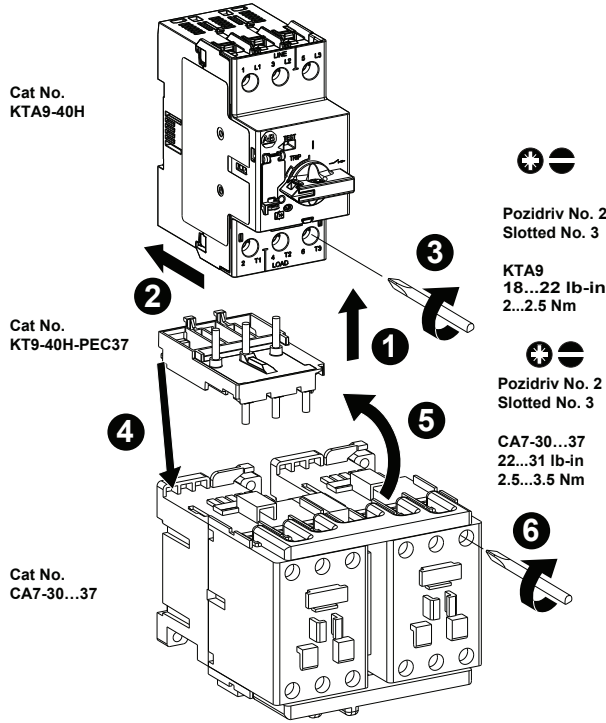

Non-Reversing Three Component Combination Starters CLE-CLUE-709...723

CLE-CLUE-709...723

KTA9-32S + KT9-32S-PEC23

KTA9-32S + KT9-32S-PEC23 + CAU7

KTA9-40H + KT9-40H-PEC23 + CAU7-9...23

F
ECombo Circuit Controllers

Non-Reversing Three Component Combination Starters CLE-CLUE-730...72

CLE-CLUE-730...737

KTA9-40H + KT9-40H-PEC37 + CAU7-30...37

KTA9-40H + KT9-40H-PEC37 + CAU7-30...37

F

Combo Circuit Controllers

Non-Reversing Three Component Combination Starters CLE-CLUE-809...812

CLE-CLUE-809...812

KTA9-32S + KT9-32S-PEK12 + CAU8

KTA9-32S + KT9-32S-PEK12 + CAU8...

F
ECombo Circuit Controllers