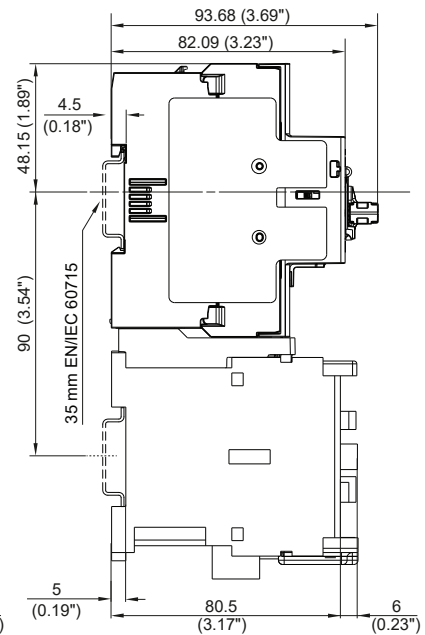

Non-Reversing Three Component Combination Starters CLE-CLUE-709...723

CLE-CLUE-709...723

KTA9-32S + KT9-32S-PEC23

KTA9-32S + KT9-32S-PEC23 + CAU7

KTA9-40H + KT9-40H-PEC23 + CAU7-9...23

F
ECombo Circuit Controllers

Non-Reversing Three Component Combination Starters CLE-CLUE-730...72

CLE-CLUE-730...737

KTA9-40H + KT9-40H-PEC37 + CAU7-30...37

KTA9-40H + KT9-40H-PEC37 + CAU7-30...37

F

Combo Circuit Controllers

Non-Reversing Three Component Combination Starters CLE-CLUE-809...812