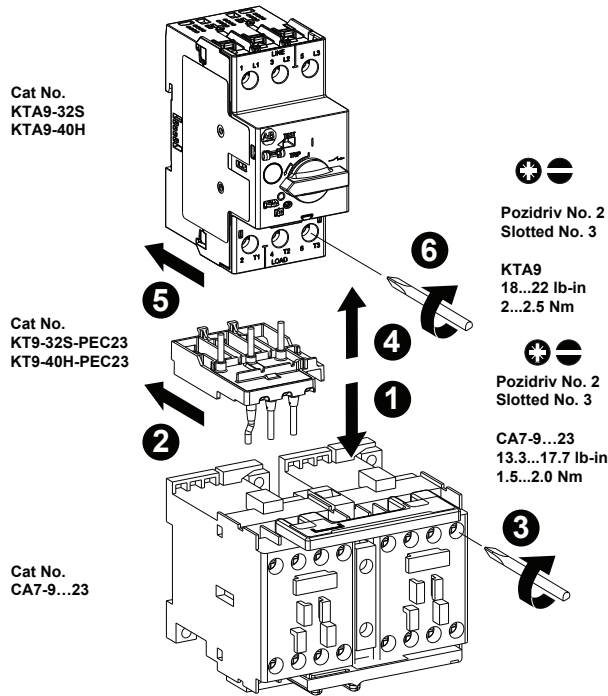

Non-Reversing Three Component Combination Starters CLE-CLUE-709...723

CLE-CLUE-709...723

KTA9-32S + KT9-32S-PEC23

KTA9-32S + KT9-32S-PEC23 + CAU7

KTA9-40H + KT9-40H-PEC23 + CAU7-9...23

F
ECombo Circuit Controllers

Non-Reversing Three Component Combination Starters CLE-CLUE-730...72

CLE-CLUE-730...737

KTA9-40H + KT9-40H-PEC37 + CAU7-30...37

KTA9-40H + KT9-40H-PEC37 + CAU7-30...37

F

Combo Circuit Controllers

Non-Reversing Three Component Combination Starters CLE-CLUE-809...812

CLE-CLUE-809...812

KTA9-32S + KT9-32S-PEK12 + CAU8

KTA9-32S + KT9-32S-PEK12 + CAU8...

F
ECombo Circuit Controllers