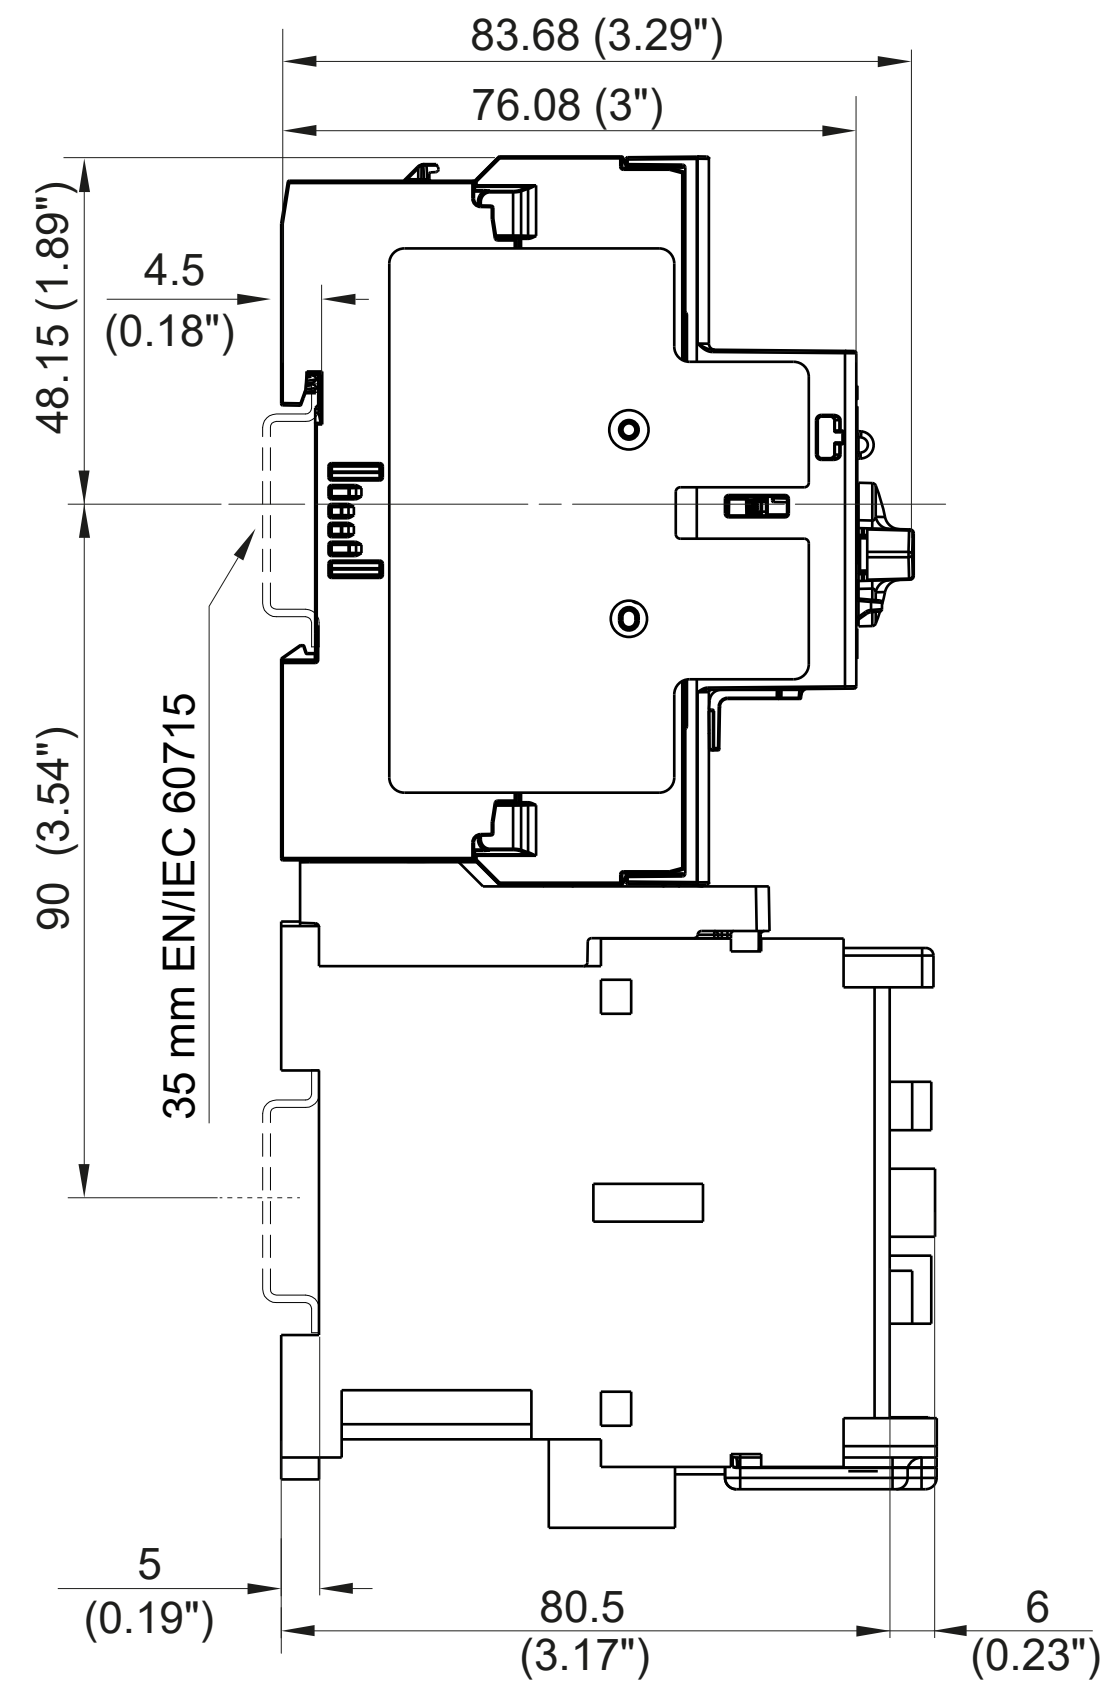

Cat No.  
KTA9-32S  
KTA9-40H

Pozidriv No. 2  
Slotted No. 3

KTA9  
18...22 lb-in  
2...2.5 Nm

Pozidriv No. 2  
Slotted No. 3

CA7-9...23  
13.3...17.7 lb-in  
1.5...2.0 Nm

Cat No.  
KT9-32S-PEC23  
KT9-40H-PEC23

Pozidriv No. 2  
Slotted No. 3

CA7-9...23  
13.3...17.7 lb-in  
1.5...2.0 Nm

Cat No.  
CA7-9...23

Pozidriv No. 2  
Slotted No. 3

CA7-9...23  
13.3...17.7 lb-in  
1.5...2.0 Nm

**KTA9-32S + KT9-32S-PEC23 + CAU7**

**KTA9-40H + KT9-40H-PEC23 + CAU7-9...23**