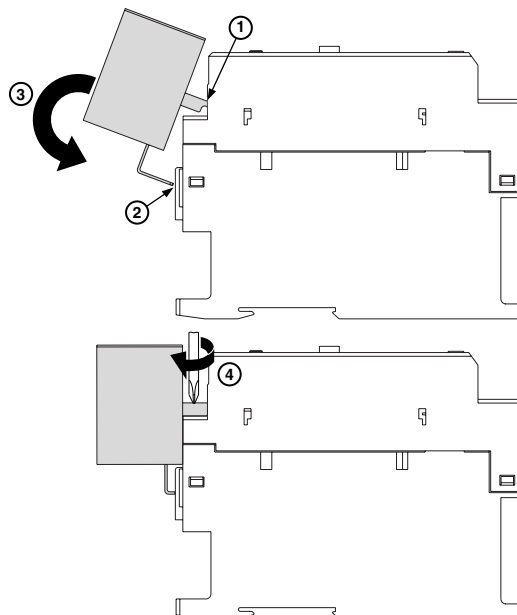

sprecher+schuh PCS/PDS MOV Protective Module
Installation Instructions
(Cat PCP-064- _ _ _ _)

ATTENTION: To prevent electrical shock, disconnect from power source before installing or servicing.

Installation

1

Page 1 (Front)

Installation (Cont'd)

2

41053-180-01 (1)
Printed in South Korea

sprecher+schuh

Page 2 (Back)