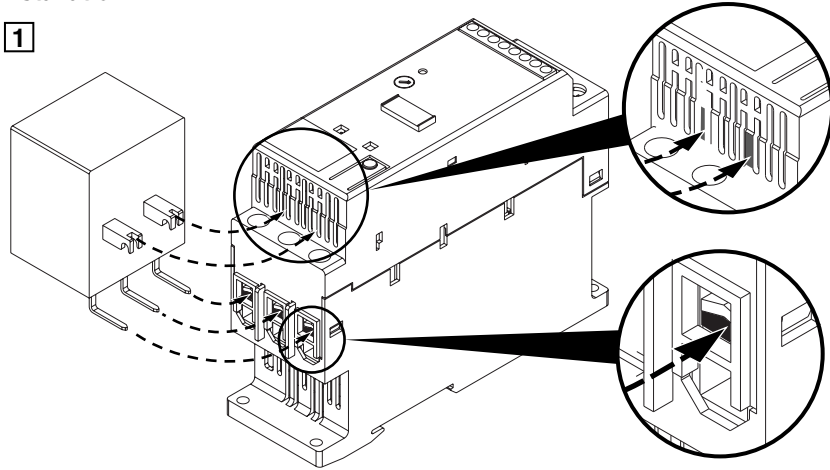

sprecher+schuh PCS/PDS MOV Protective Module
Installation Instructions
(Cat PCP-064- _ _ _ _)

ATTENTION: To prevent electrical shock, disconnect from power source before installing or servicing.

Installation

1

Page 1 (Front)

Installation (Cont'd)

2

41053-180-01 (1)
Printed in South Korea

sprecher+schuh

Page 2 (Back)